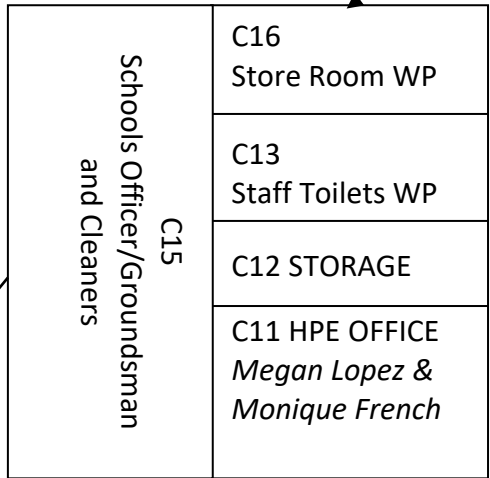

TOP FLOOR

BLOCK C & J - WOLFF PARK CAMPUS - 2023

Cleaners' Store Room Wolff Park
(underneath C06)

CAVENDISH ROAD

GROUND FLOOR

KIJINI CAMPUS

NOT TO SCALE

J BLOCK