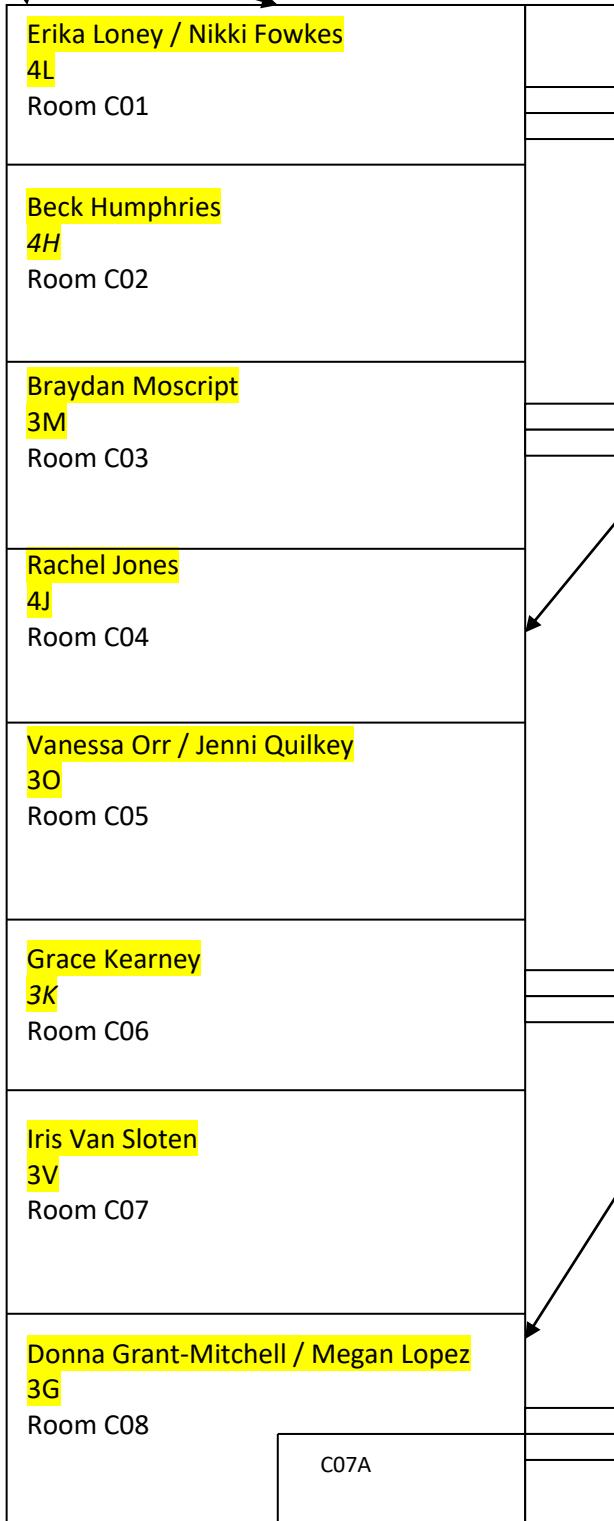

TOP FLOOR

BLOCK C & J - WOLFF PARK CAMPUS - 2023

Cleaners' Store Room Wolff Park
(underneath C06)

CAVENDISH ROAD

GROUND FLOOR

KIJINI CAMPUS

NOT TO SCALE

J BLOCK