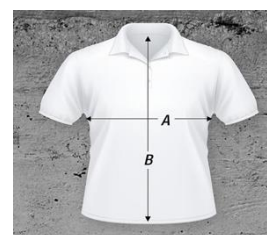

## Sports Shirt

SIZE	4	6	8	10	12	14	S	M	L
CHEST (A)	33	36	39	42	45	47	51	53	55
HEIGHT (B)	47	50	53	55	58	61	65	68	73

HOW TO MEASURE:

LAY FLAT ON A TABLE

CHEST (A): measure 2cm under armpit across the front of shirt

HEIGHT (B): from collar join to bottom of panel