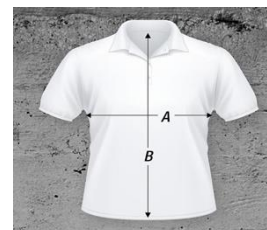

Coorparoo State School Uniform Sizing Guide

Prep Uniform

Sports Shirt

SIZE	4	6	8	10	12	14	S	M	L
CHEST (A)	33	36	39	42	45	47	51	53	55
HEIGHT (B)	47	50	53	55	58	61	65	68	73

HOW TO MEASURE:

LAY FLAT ON A TABLE

CHEST (A): measure 2cm under armpit across the front of shirt

HEIGHT (B): from collar join to bottom of panel

Shorts

size	4	6	8	10	12	14	16	SMALL	MED	LGE
waist (cm)	56-58	58-60	60-62	62-64	64-68	68-72	72-76	75-80	80-85	85-90

Culottes

size	4	6	8	10	12	14	16
length (cm)	32	33	37	40	42.5	43.5	44.5
waist (cm)	47	50	54	56	60	64	68
hip (cm)	70	76	82	88	94	100	106

Hat

Head circumference (cm)	53	55	57	59	61
-------------------------	----	----	----	----	----